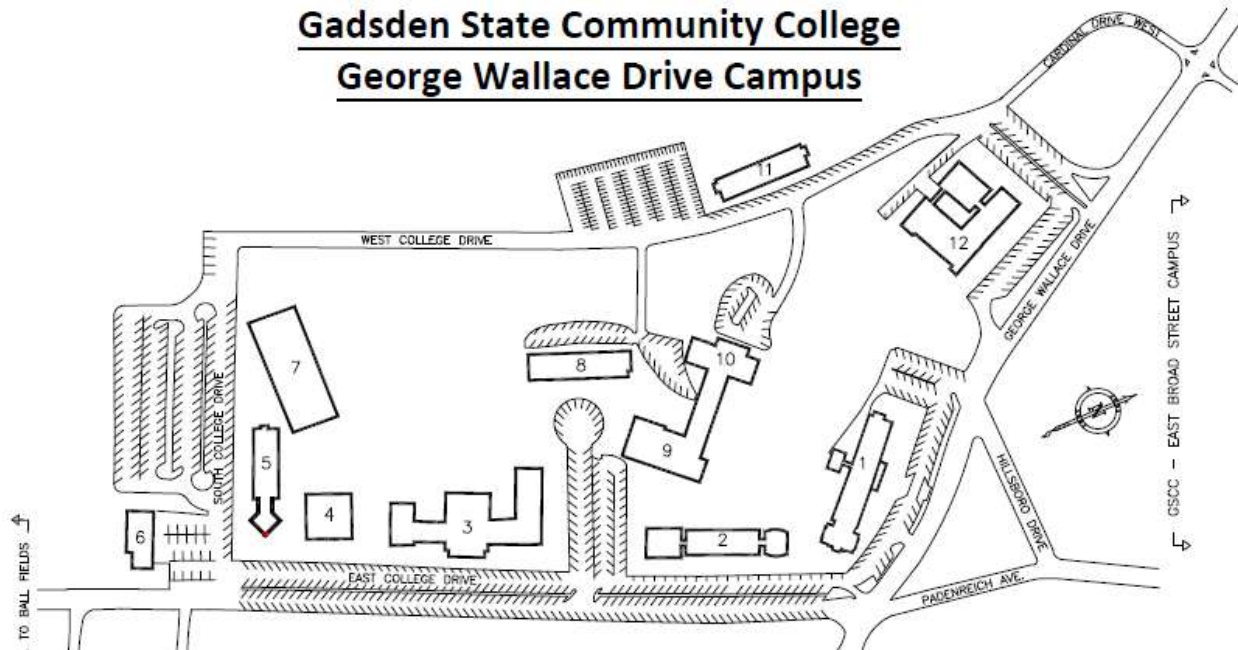

Gadsden State Community College Valley Street Campus

1. Prater Hall
Practical Nursing/Job Corp
2. Group Life Building-Job Corp
3. Dormitory Male-Job Corp
4. Dormitory Female-Job Corp
5. Air Conditioning & Refrigeration
CNA
6. GSCC and Job Corp Carpentry
Job Corp Education Building
Nursing Assistant Job Corp
7. Storage Building
8. Learning Resources Center
Marketing
9. Cafeteria/Culinary Arts-
Job Corp
10. Guard House-Job Corp
11. HBCU Building
12. Basketball Court-Job Corp
13. Gymnasium-Job Corp
14. Studen Center Auditorium

Gadsden State Community College George Wallace Drive Campus

- | | |
|---|---|
| 1. Allen Hall (Administration Building) | 8. Naylor Hall |
| 2. Browder Hall (Science Building) | 9. Meadows Library |
| 3. Beck Field House | 10. Inzer Student Center/Book Store |
| 4. Beville Hall | 11. Fowler Hall (Dormitory) |
| 5. Helderman Hall (Nursing Building) | 12. Wallace Hall (Fine Arts Building) |
| 6. Maintenance Building | 13. Donald Smith (Fishery Science Building) |
| 7. Tennis Courts | 14. Hatchery Building |