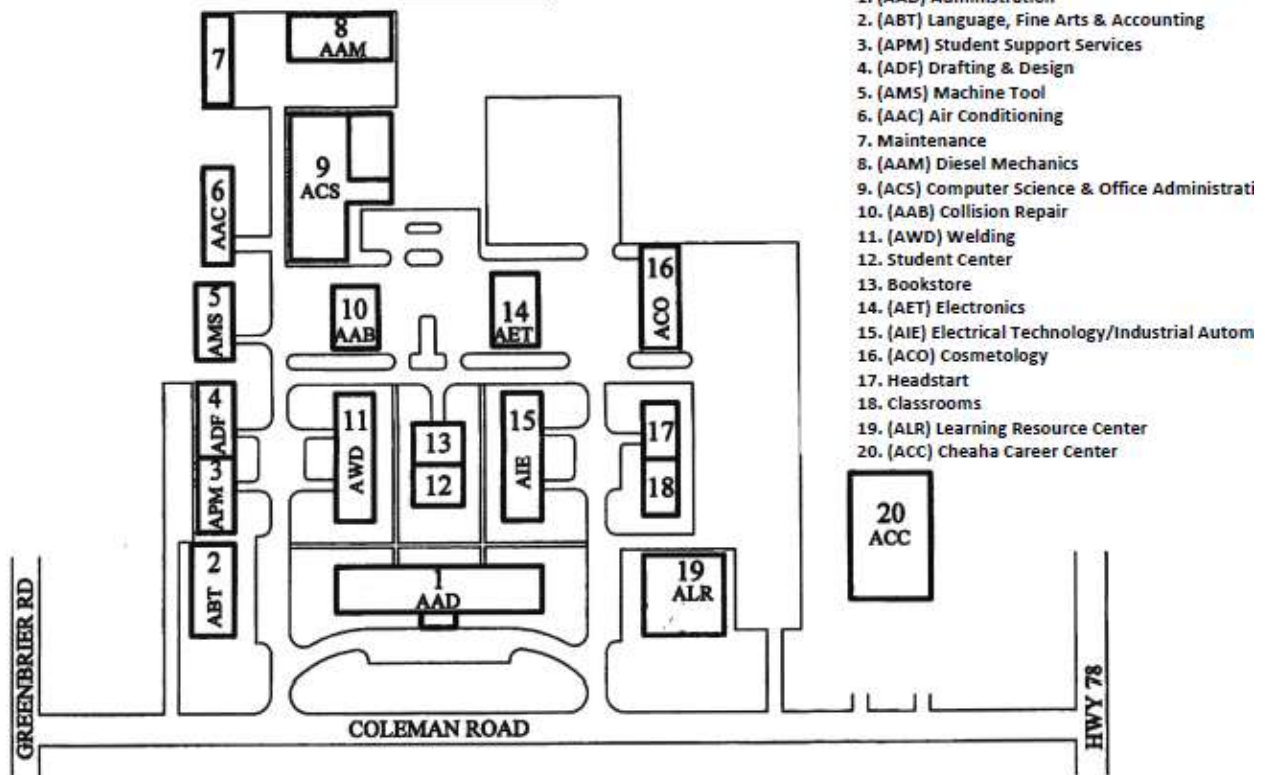

Campus Locations

Ayers Campus

1801 Coleman Road (36207)
P.O. Box 1647 (36202)
Anniston, AL
256.835.5400

McClellan Center

100A Gamecock Drive
Anniston, AL 36205
256.238.8342

Wallace Drive Campus

1001 George Wallace Drive (35903)
P.O. Box 227 (35902)
Gadsden, AL
256.549.8200

East Broad Campus

1001 East Broad Street
Gadsden, AL 35903
256.549.8600

St. Clair Instructional Site

St. Clair Correctional Facility
1000 St. Clair Road
Springville, AL 35146
205.467.7946

Gadsden State Cherokee

801 Cedar Bluff Road
Centre, AL 35960
256.927.1800

Valley Street Campus

600 Valley Street
Gadsden, AL 35901
256.549.8670

Gadsden State Community College

Ayers Campus