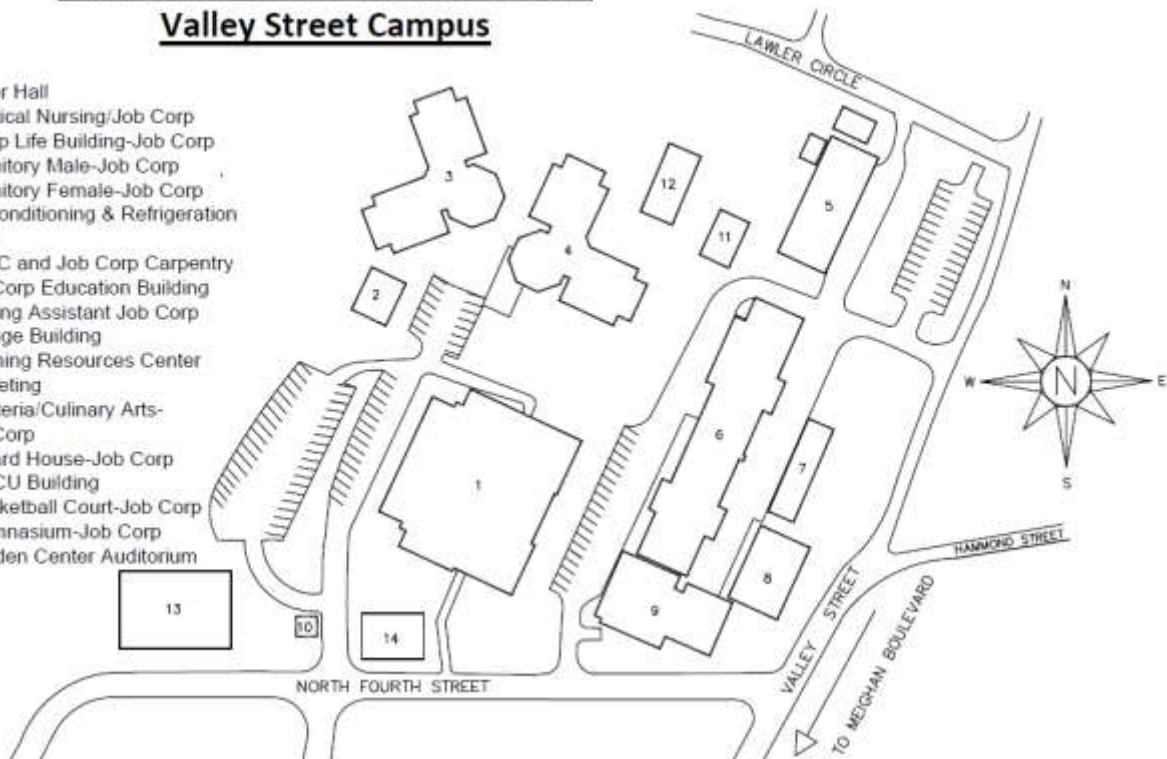

Gadsden State Community College Valley Street Campus

1. Prater Hall
Practical Nursing/Job Corp
2. Group Life Building-Job Corp
3. Dormitory Male-Job Corp
4. Dormitory Female-Job Corp
5. Air Conditioning & Refrigeration
CNA
6. GSCC and Job Corp Carpentry
Job Corp Education Building
Nursing Assistant Job Corp
7. Storage Building
8. Learning Resources Center
Marketing
9. Cafeteria/Culinary Arts-
Job Corp
10. Guard House-Job Corp
11. HBCU Building
12. Basketball Court-Job Corp
13. Gymnasium-Job Corp
14. Studen Center Auditorium

Gadsden State Community College George Wallace Drive Campus

- | | |
|---|---|
| 1. Allen Hall (Administration Building) | 8. Naylor Hall |
| 2. Browder Hall (Science Building) | 9. Meadows Library |
| 3. Beck Field House | 10. Inzer Student Center/Book Store |
| 4. Beville Hall | 11. Fowler Hall (Dormitory) |
| 5. Helderman Hall (Nursing Building) | 12. Wallace Hall (Fine Arts Building) |
| 6. Maintenance Building | 13. Donald Smith (Fishery Science Building) |
| 7. Tennis Courts | 14. Hatchery Building |