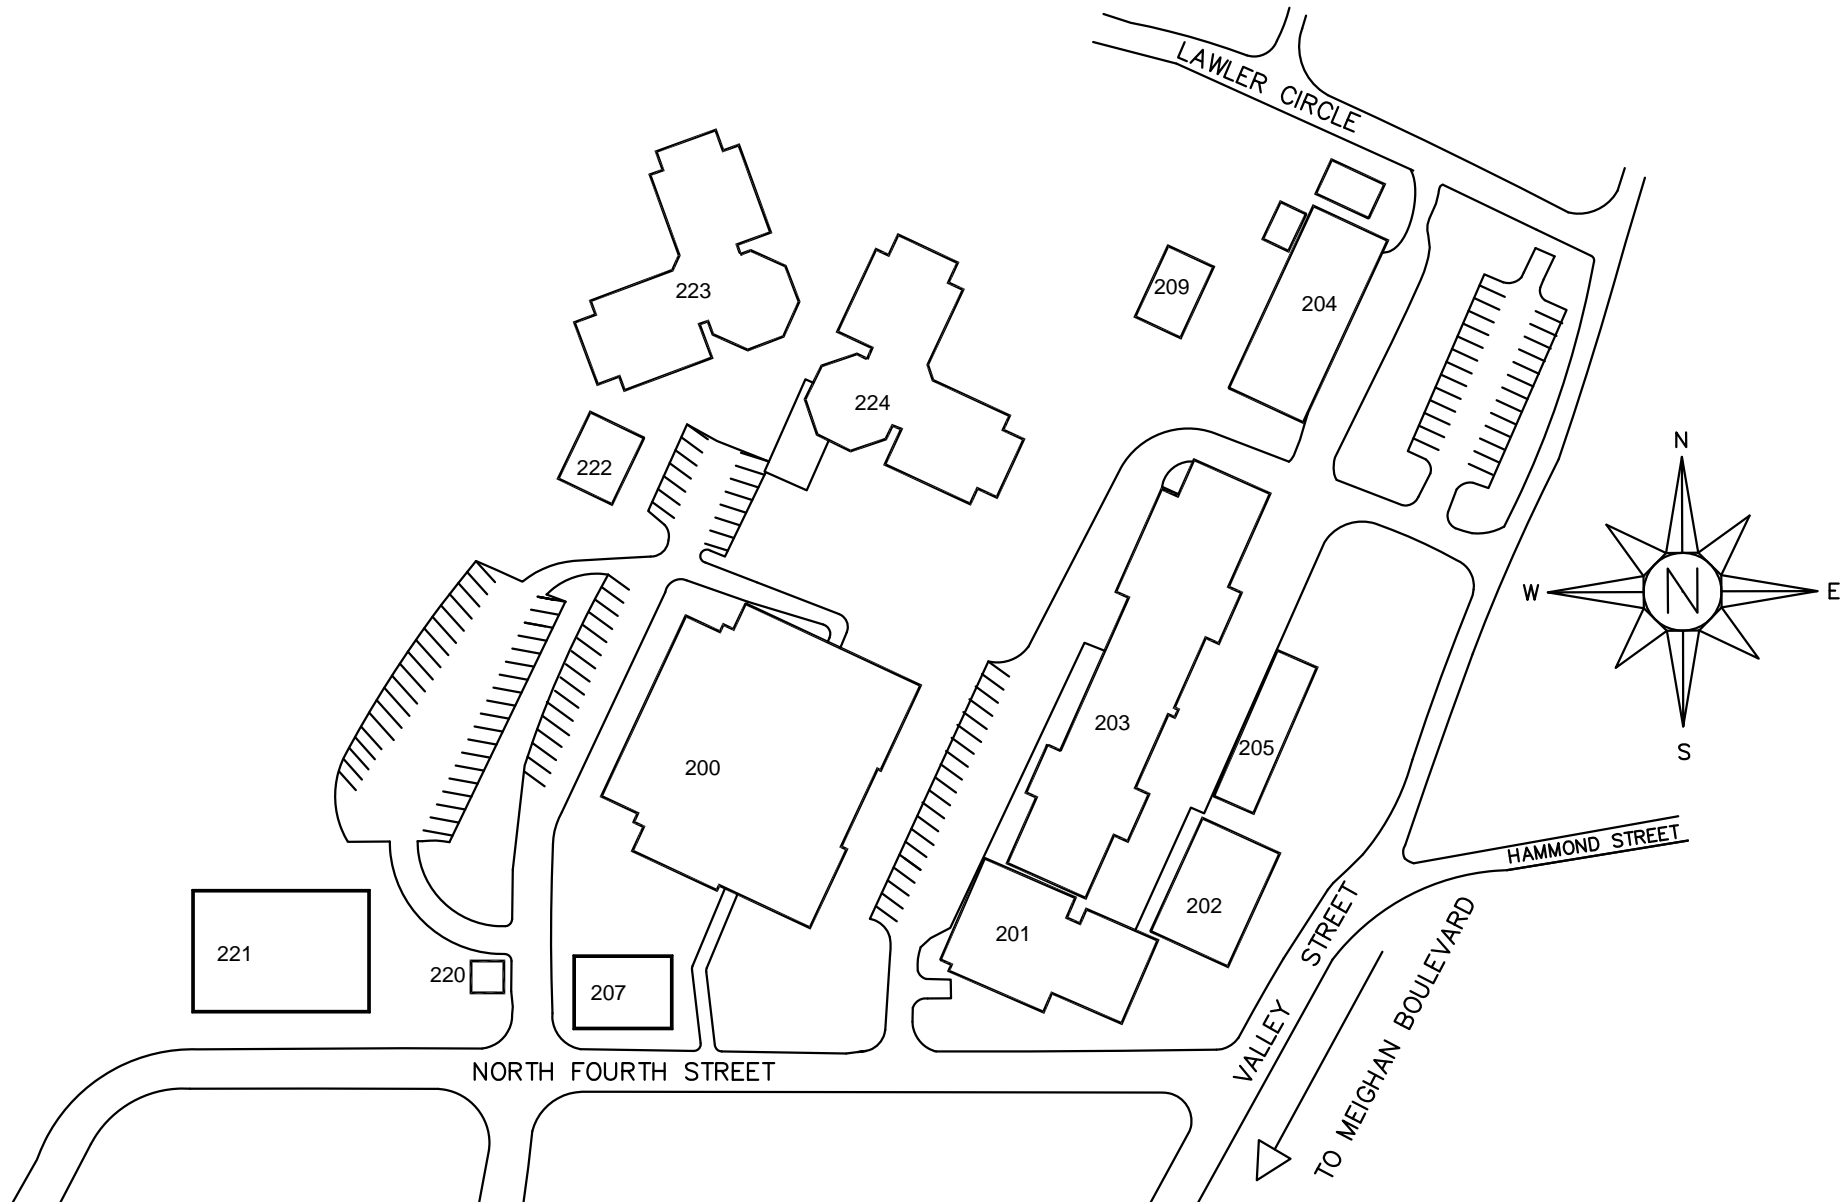

GADSDEN STATE COMMUNITY COLLEGE VALLEY STREET CAMPUS

VALLEY STREET CAMPUS MAP

VALLEY STREET CAMPUS BUILDINGS

- 200. Prater Hall
- 201. Dining Hall
- 202. Learning Resource Center
- 203. Carpentry
- 204. HVAC
- 205. Storage Building
- 207. Student Center
- 209. H.B.C.U. Building
- 220. Guard House (Job Corps)
- 221. Gymnasium (Job Corps)
- 222. Group Life Building (Job Corps)
- 223. Dormitory Female (Job Corps)
- 224. Dormitory Male (Job Corps)