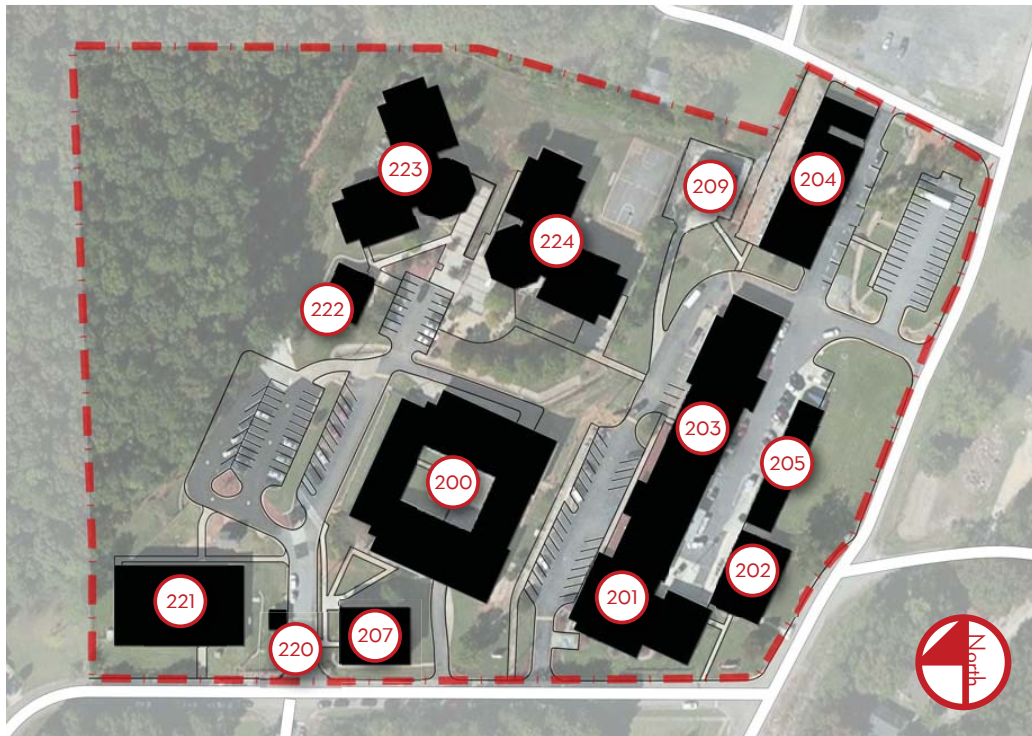

GADSDEN STATE COMMUNITY COLLEGE VALLEY STREET CAMPUS

VALLEY STREET CAMPUS MAP

VALLEY STREET CAMPUS BUILDINGS

- 200. Prater Hall
- 201. Dining Hall
- 202. Learning Resource Center
- 203. Carpentry
- 204. HVAC
- 205. Storage Building
- 207. Student Center
- 209. H.B.C.U. Building
- 220. Guard House (Job Corps)
- 221. Gymnasium (Job Corps)
- 222. Group Life Building (Job Corps)
- 223. Dormitory Female (Job Corps)
- 224. Dormitory Male (Job Corps)