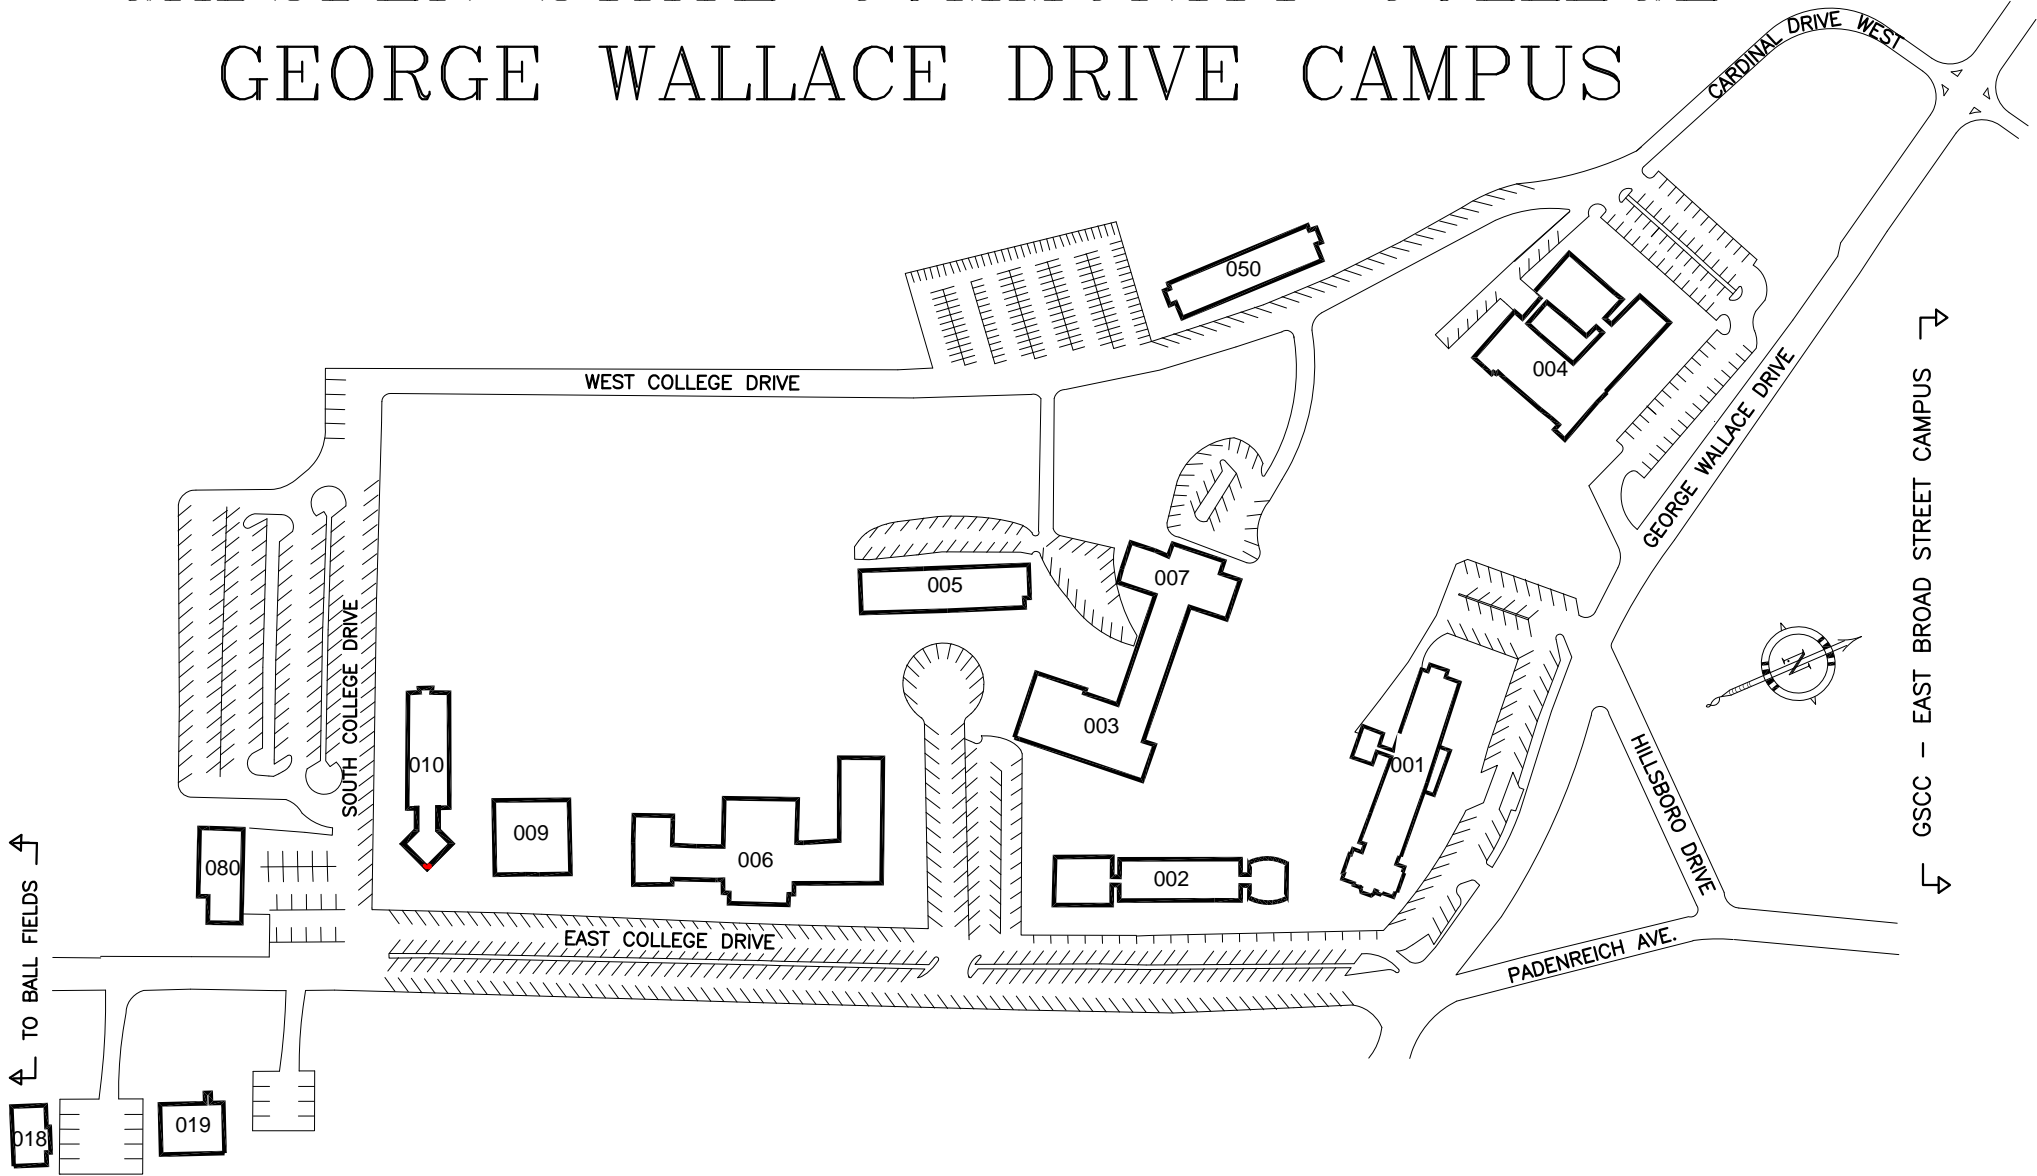

GADSDEN STATE COMMUNITY COLLEGE GEORGE WALLACE DRIVE CAMPUS

WALLACE DRIVE CAMPUS MAP

WALLACE DRIVE CAMPUS BUILDINGS

- 001. Allen Hall
- 002. Browder Hall
- 003. Meadows Learning Resource Center
- 004. Wallace Hall
- 005. Naylor Hall
- 006. Beck Field House
- 007. Inzer Student Center
- 009. Bevill Hall
- 010. Helderman Hall
- 016. Softball
- 018. Fishery Science Lab
- 019. Fishery Class Rooms
- 050. Fowler Hall
- 065. Baseball
- 080. Maintenance