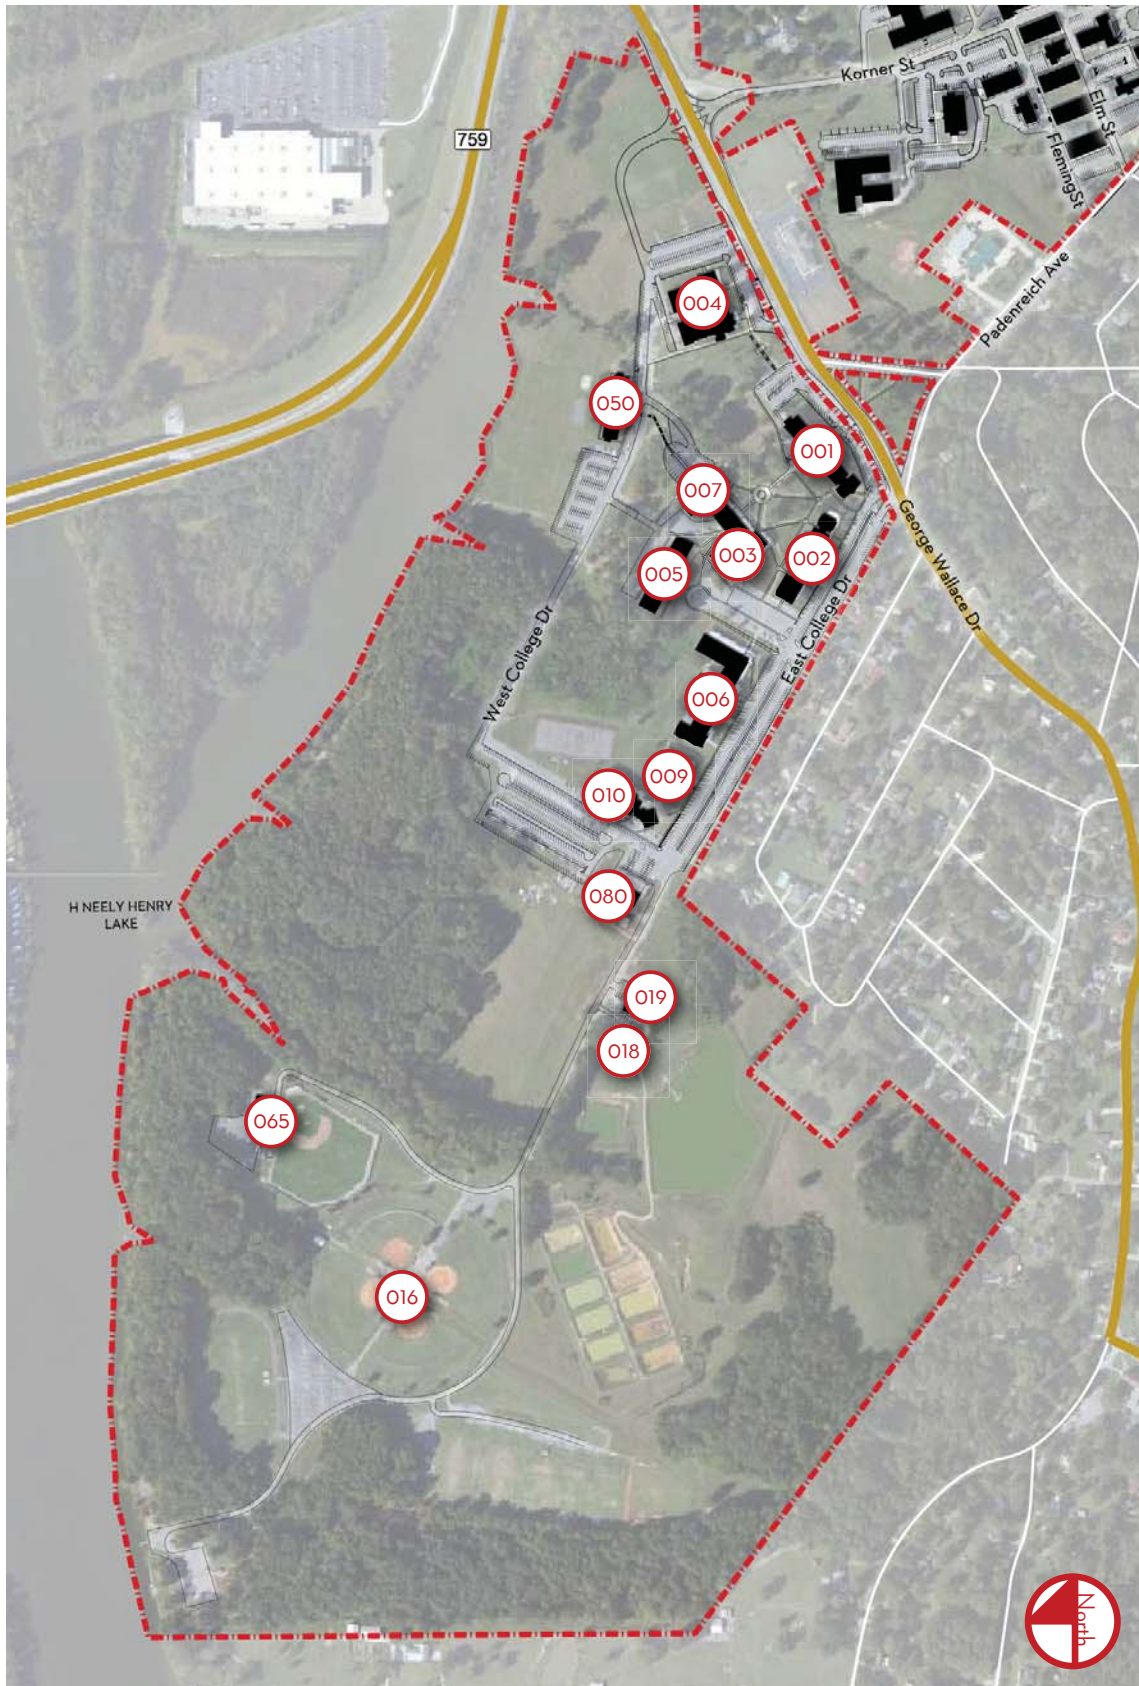

GADSDEN STATE COMMUNITY COLLEGE GEORGE WALLACE DRIVE CAMPUS

WALLACE DRIVE CAMPUS MAP

WALLACE DRIVE CAMPUS BUILDINGS

- 001. Allen Hall
- 002. Browder Hall
- 003. Meadows Learning Resource Center
- 004. Wallace Hall
- 005. Naylor Hall
- 006. Beck Field House
- 007. Inzer Student Center
- 009. Bevill Hall
- 010. Helderman Hall
- 016. Softball
- 018. Fishery Science Lab
- 019. Fishery Class Rooms
- 050. Fowler Hall
- 065. Baseball
- 080. Maintenance